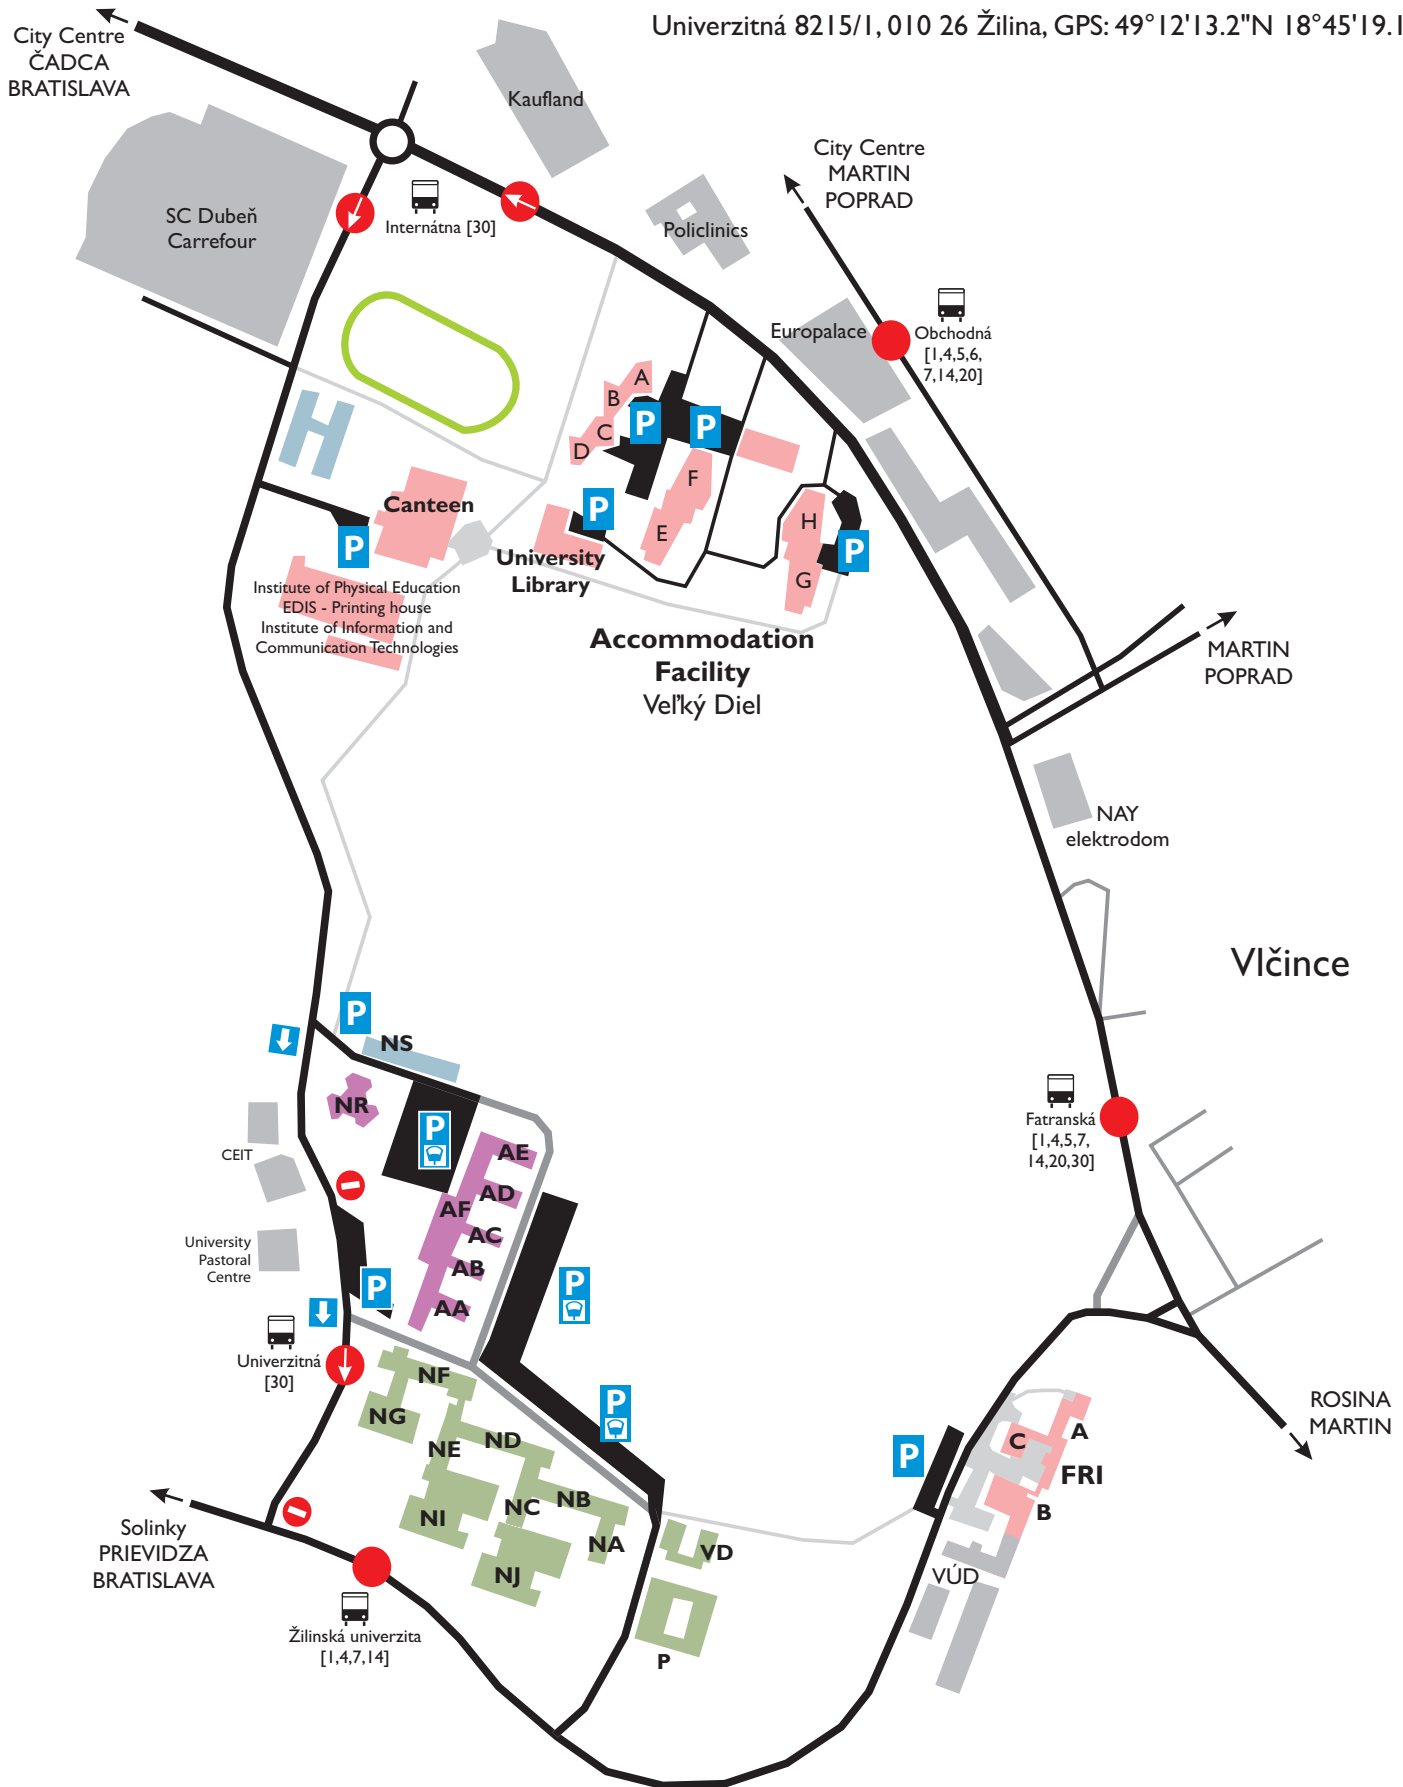

UNIVERSITY OF ŽILINA Campus Veľký Diel

Univerzitná 8215/1, 010 26 Žilina, GPS: 49°12'13.2"N 18°45'19.1"E

Faculty of Operation and Economics of Transport and Communications (NF, NG, AA)

Faculty of Mechanical Engineering (NA, NB, NC, NE, P, AC)

Faculty of Electrical Engineering (NC, ND, NJ, NI, AB)

Faculty of Civil Engineering (AC, AE, AF, NJ)

Faculty of Management Science and Informatics (FRI A, FRI B, FRI C)

Faculty of Humanities (AC, AD)

Faculty of Security Engineering (situated in the city centre, Ul. I. mája 32)